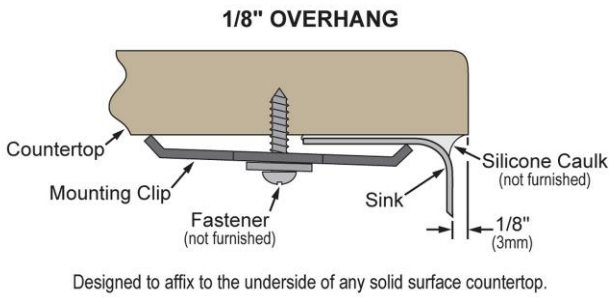

Installation Profile: