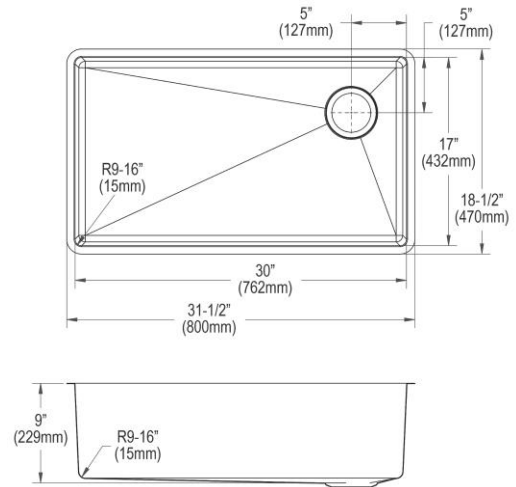

[Clean and Care Manual (PDF)](#)
[Installation Instructions (PDF) - 1000005239](#)
[Installation Instructions (PDF) - 1000005235 drain](#)
[Warranty (PDF)](#)